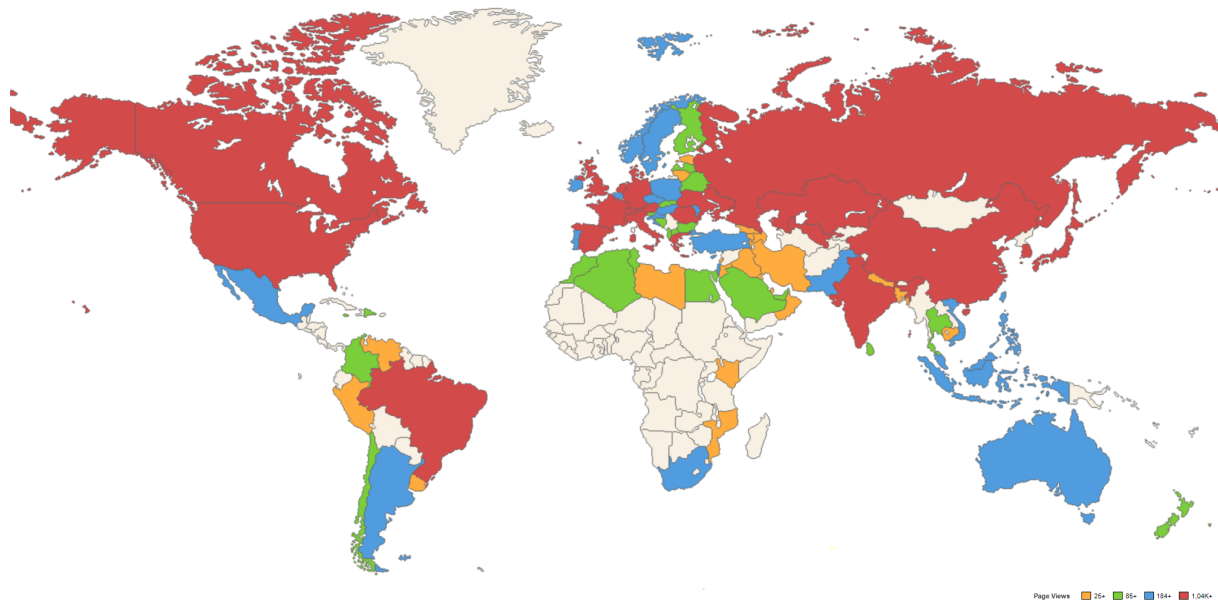

World Countries

ilpostalista.it

01/01/2018 - 31/12/2018

World Countries

01/01/2018 - 31/12/2018

	Country	Page Views	Visits	Visitors	Hits	Bandwidth
1	Italy	355.766	482.892	78.189	4.604.230	616.285,5 MB
2	United States	57.971	85.918	9.513	392.393	57.499,7 MB
3	Russian Federation	26.712	7.766	1.640	45.378	3.124,5 MB
4	China	23.860	6.619	1.317	30.435	779,2 MB
5	Germany	21.229	19.274	3.645	61.816	9.583,2 MB
6	N/A	16.002	19.644	5.734	95.174	12.885,0 MB
7	United Kingdom	11.078	8.372	2.997	87.234	14.653,3 MB
8	France	7.819	8.904	4.009	53.875	9.937,0 MB
9	Ukraine	6.744	4.224	588	9.128	698,5 MB
10	Canada	5.004	7.789	1.367	17.879	2.583,0 MB
11	Denmark	4.449	1.687	287	24.844	1.702,2 MB
12	Brazil	2.871	2.300	1.926	22.036	2.768,7 MB
13	Switzerland	2.817	5.405	2.046	40.034	6.255,0 MB
14	Spain	2.418	3.013	2.237	26.045	3.588,9 MB