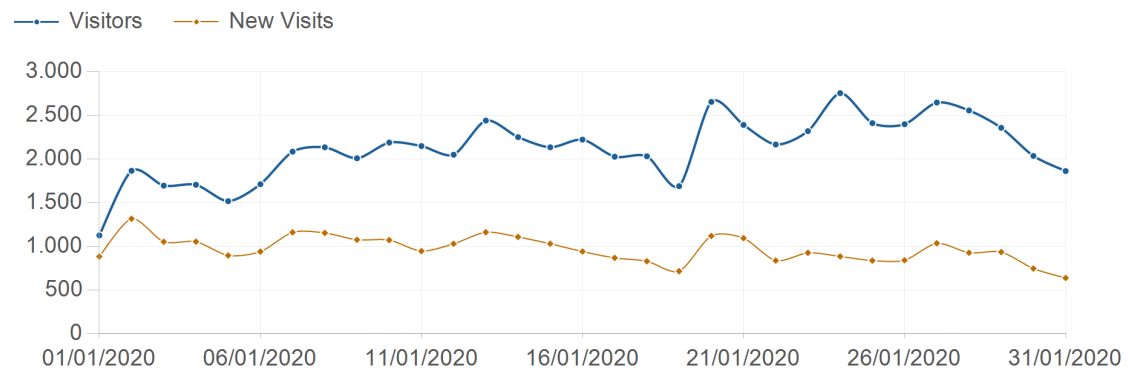

# Visitors Trend

ilpostalista.it

01/01/2020 - 31/01/2020

## Visitors Trend

01/01/2020 - 31/01/2020

Date	Visitors	Unique Visits	New Visits	Return Visits
01/01/2020	1.128	886	886	0
02/01/2020	1.868	1.447	1.318	129
03/01/2020	1.698	1.290	1.055	235
04/01/2020	1.708	1.358	1.056	302
05/01/2020	1.520	1.212	898	314
06/01/2020	1.714	1.308	942	366
07/01/2020	2.087	1.581	1.163	418
08/01/2020	2.137	1.673	1.156	517
09/01/2020	2.011	1.592	1.078	514
10/01/2020	2.191	1.667	1.074	593
11/01/2020	2.151	1.560	948	612
12/01/2020	2.052	1.631	1.032	599
13/01/2020	2.443	1.867	1.164	703
14/01/2020	2.253	1.797	1.110	687
15/01/2020	2.137	1.771	1.032	739
16/01/2020	2.225	1.680	943	737
17/01/2020	2.029	1.593	870	723
18/01/2020	2.034	1.571	832	739
19/01/2020	1.692	1.390	718	672
20/01/2020	2.657	2.042	1.121	921
21/01/2020	2.393	1.952	1.096	856
22/01/2020	2.169	1.668	839	829
23/01/2020	2.322	1.832	928	904
24/01/2020	2.757	1.830	887	943
25/01/2020	2.414	1.780	839	941
26/01/2020	2.401	1.770	843	927
27/01/2020	2.649	2.119	1.037	1.082
28/01/2020	2.559	1.969	929	1.040

## Visitors Trend

29/01/2020	2.360	1.889	937	952
30/01/2020	2.038	1.606	748	858
31/01/2020	1.865	1.455	640	815
<b>Total</b>	<b>65.662</b>	<b>50.786</b>	<b>30.119</b>	<b>20.667</b>